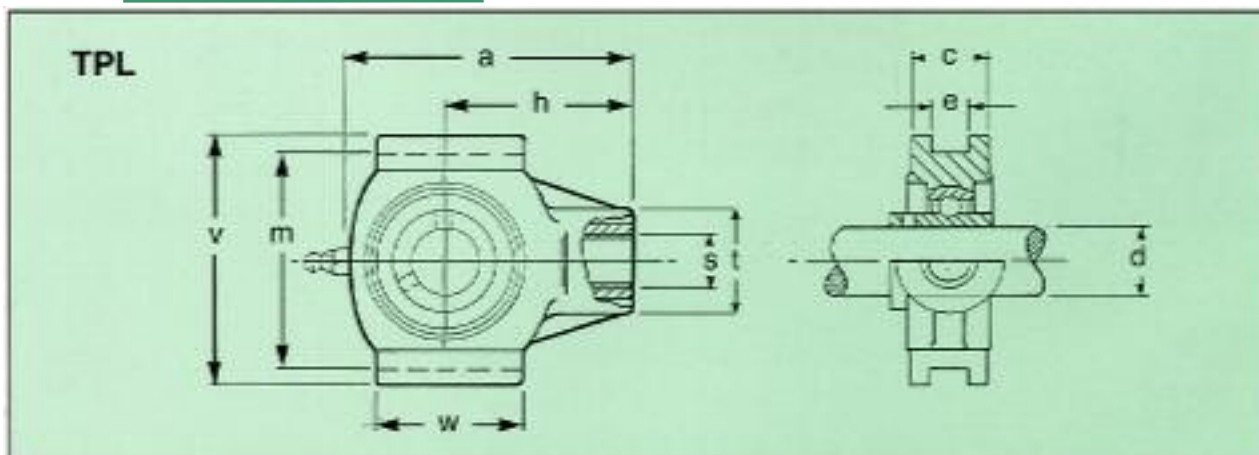

- TOUGH PRECISION MOULDED THERMOPLASTIC
- RESISTANT TO CHEMICALS
- EASILY CLEANED SMOOTH SURFACE
- NO COATING OR PLATING TO CRACK OR CHIP
- TO SUIT SHAFT SIZES 12 - 40 MM, 0.75 - 1.25 INS
- ONE OF EIGHT HOUSING TYPES
- STAINLESS STEEL BEARINGS FITTED AS STANDARD
- END COVERS STANDARD
- AVAILABLE WITH ECONOMY INSERT BEARINGS

Ref	Dimensions mm ("inches)										Weight (Kg)
	d	a	c	e	h	m	s	t	v	w	
TPL201	12	99	27.5	12	64	76	16	36	89	47	0.38
TPL202	15	99	27.5	12	64	76	16	36	89	47	0.37
TPL203	17	99	27.5	12	64	76	16	36	89	47	0.36
TPL204	20	99	27.5	12	64	76	16	36	89	47	0.35
TPL204-12	0.75"	99	27.5	12	64	76	16	36	89	47	0.35
TPL205	25	99	27.5	12	64	76	16	36	89	47	0.40
TPL205-16	1"	99	27.5	12	64	76	16	36	89	47	0.40
TPL206	30	125	34.5	12	76	89	16	40	102.5	63	0.55
TPL207	35	125	34.5	12	76	89	16	40	102.5	63	0.80
TPL207-20	1.25"	125	34.5	12	76	89	16	40	102.5	63	0.80
TPL208	40	140	34.5	16	85	102	16	40	113	80	0.90