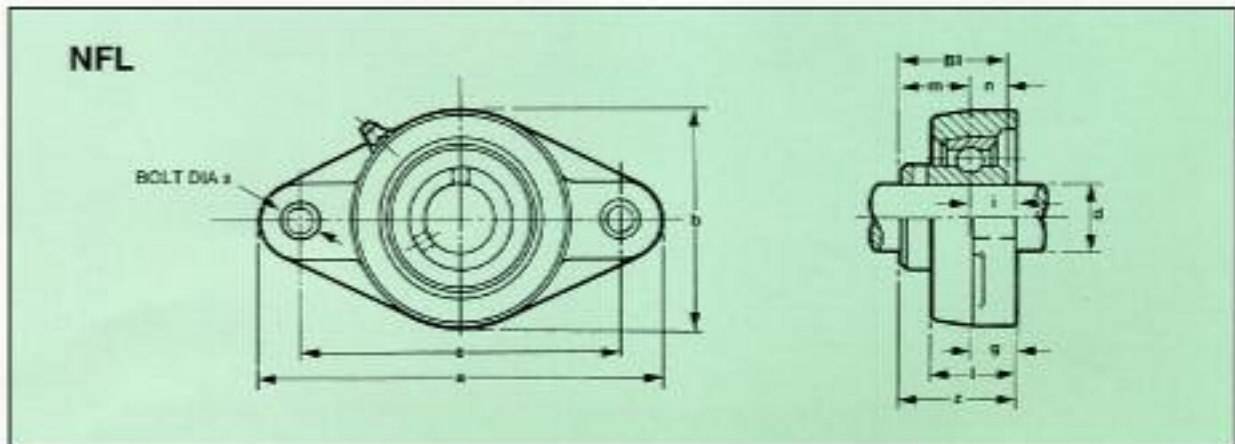

- TOUGH PRECISION MOULDED THERMOPLASTIC
- RESISTANT TO CHEMICALS
- EASILY CLEANED SMOOTH SURFACE
- NO COATING OR PLATING TO CRACK OR CHIP
- TO SUIT SHAFT SIZES 12 - 50 MM, 0.75 - 1.25 INS
- ONE OF EIGHT HOUSING TYPES
- STAINLESS STEEL BEARINGS FITTED AS STANDARD
- END COVERS STANDARD
- NFL EQUIVALENT STAINLESS STEEL HOUSING AVAILABLE
- AVAILABLE WITH ECONOMY INSERT BEARINGS

Ref	Dimensions mm ("inches)												Weight (Kg)
	d	a	e	i	g	l	s	z	Bi	n	m	b	
NFL201	12	113	90	15.4	11.4	26.5	11	33.7	31	12.7	18.3	65	0.27
NFL202	15	113	90	15.4	11.4	26.5	11	33.7	31	12.7	18.3	65	0.26
NFL203	17	113	90	15.4	11.4	26.5	11	33.7	31	12.7	18.3	65	0.25
NFL204	20	113	90	15.4	11.4	26.5	11	33.7	31	12.7	18.3	70	0.24
NFL204-12	0.75"	113	90	15.4	11.4	26.5	11	33.7	31	12.7	18.3	70	0.24
NFL205	25	131	99	17	13.5	29.1	11	36.7	34	14.3	19.7	69.5	0.30
NFL205-16	1"	131	99	17	13.5	29.1	11	36.7	34	14.3	19.7	69.5	0.30
NFL206	30	148	117	19	13.3	30.5	11	41.2	38.1	15.9	22.2	80	0.45
NFL207	35	164	130	18	16.1	32.8	13	43.4	42.9	17.5	25.4	90	0.66
NFL207-20	1.25"	164	130	18	16.1	32.8	13	43.4	42.9	17.5	25.4	90	0.66
NFL208	40	176	144	21.5	20	37.5	14	51.7	49.2	19	30.2	100	0.87
NFL210	50	197	157	25	21	43	17	57.6	51.6	19	32.6	115	1.2