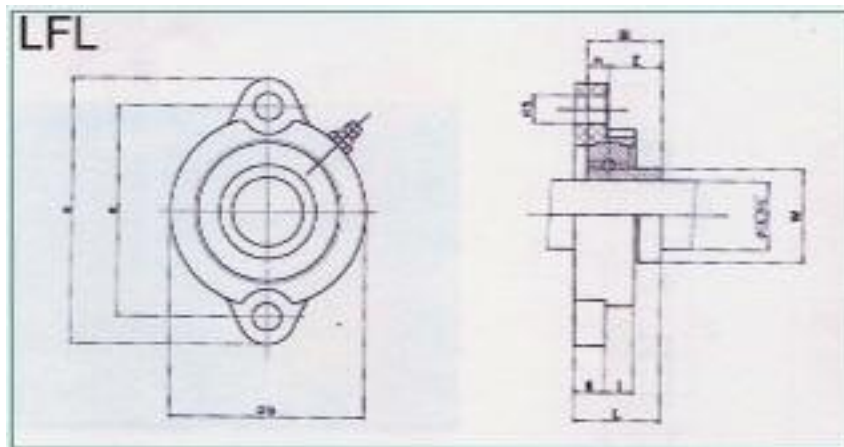

### PLASTIC HOUSED BEARINGS

- TOUGH PRECISION MOULDED THERMOPLASTIC
- RESISTANT TO CHEMICALS
- EASILY CLEANED SMOOTH SURFACE
- NO COATING OR PLATING TO CRACK OR CHIP
- TO SUIT SHAFT SIZES 12 - 35 MM, 0.75 - 1.00 INS
- ONE OF EIGHT HOUSING TYPES
- STAINLESS STEEL BEARINGS FITTED AS STANDARD
- END COVERS STANDARD
- AVAILABLE WITH ECONOMY INSERT BEARINGS

Ref	Dimensions mm ("inches)												Weight (Kg)
	d	a	e	g	l	s	b	Z	W	Bi	L	n	
LFL201	12	81	64	10	8	7	56	16	28.6	22	28.6	6	0.26
LFL202	15	81	64	10	8	7	56	16	28.6	22	28.6	6	0.25
LFL203	17	81	64	10	8	7	56	16	28.6	22	28.6	6	0.24
LFL204	20	90	71	11	9	10	63	17.5	33.3	24.7	31	7	0.28
LFL204-12	0.75"	90	71	11	9	10	63	17.5	33.3	24.7	31	7	0.28
LFL205	25	95	76	11	10	10	69	19.5	38.1	27	31	7.5	0.36
LFL205-16	1"	95	76	11	10	10	69	19.5	38.1	27	31	7.5	0.36
LFL206	30	113	90	12	11	11.5	79	22.5	44.5	30.3	35.7	8	0.56
LFL207	35	122	100	13	11	11.5	89	24.5	55.6	32.9	38.9	8.5	0.79