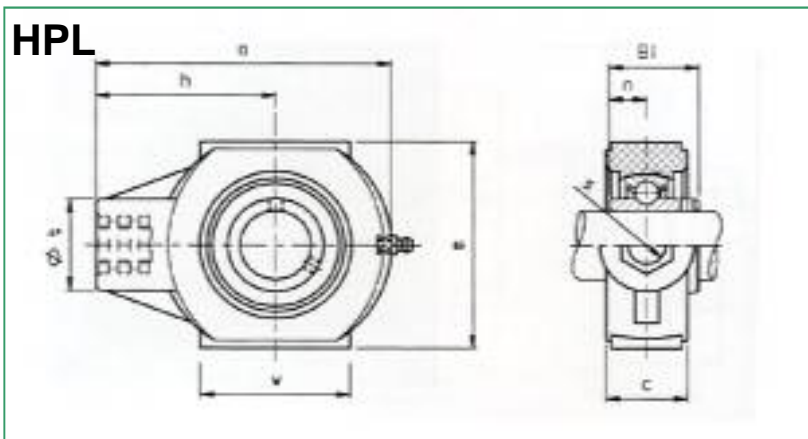

- TOUGH PRECISION MOULDED THERMOPLASTIC
- RESISTANT TO CHEMICALS
- EASILY CLEANED SMOOTH SURFACE
- NO COATING OR PLATING TO CRACK OR CHIP
- TO SUIT SHAFT SIZES 12 - 40 MM, 0.75 - 1.25 INS
- ONE OF EIGHT HOUSING TYPES
- STAINLESS STEEL BEARINGS FITTED AS STANDARD
- END COVERS STANDARD
- AVAILABLE WITH ECONOMY INSERT BEARINGS

Ref	Dimensions mm ("inches)										Weight (Kg)
	d	a	c	h	m	s	t	w	Bi	n	
HPL201	12	99	27.5	63.5	65	16	36	47	31	12.7	0.38
HPL202	15	99	27.5	63.5	65	16	36	47	31	12.7	0.37
HPL203	17	99	27.5	63.5	65	16	36	47	31	12.7	0.36
HPL204	20	99	27.5	63.5	65	16	36	47	31	12.7	0.35
HPL204-12	0.75"	99	27.5	63.5	65	16	36	47	31	12.7	0.35
HPL205	25	99	27.5	63.5	74	16	36	47	34	14.3	0.40
HPL205-16	1"	99	27.5	63.5	74	16	36	47	34	14.3	0.40
HPL206	30	125	34.5	76	90	16	40	63	38.1	15.9	0.55
HPL207	35	125	34.5	76	90	16	40	63	42.9	17.5	0.80
HPL207-20	1.25"	125	34.5	76	90	16	40	63	42.9	17.5	0.80
HPL208	40	140	34.5	85	100	16	40	80	49.2	19	0.90