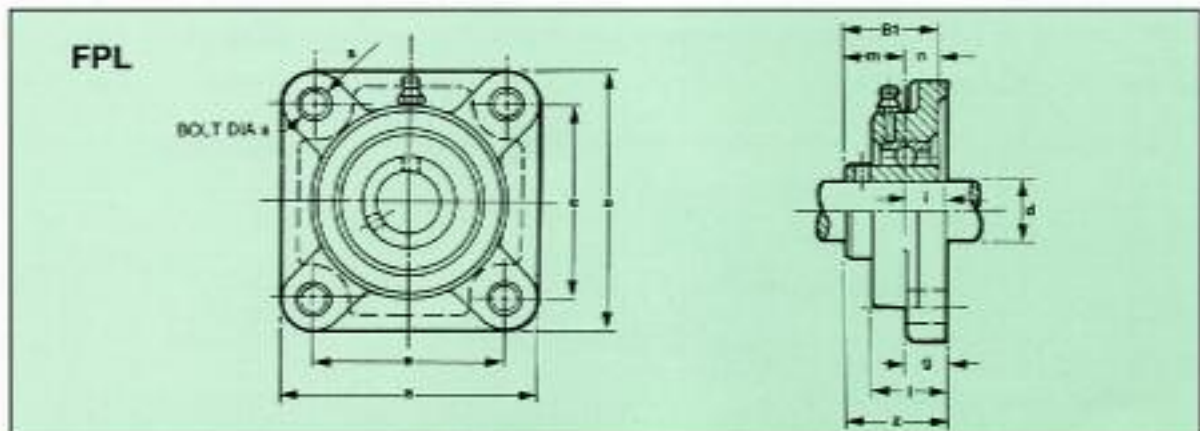

## GREENLIGN PLASTIC HOUSED BEARINGS

- TOUGH PRECISION MOULDED THERMOPLASTIC
- RESISTANT TO CHEMICALS
- EASILY CLEANED SMOOTH SURFACE
- NO COATING OR PLATING TO CRACK OR CHIP
- TO SUIT SHAFT SIZES 12 - 50 MM, 0.75 - 1.25 INS
- ONE OF EIGHT HOUSING TYPES
- STAINLESS STEEL BEARINGS FITTED AS STANDARD
- END COVERS STANDARD
- FPL EQUIVALENT STAINLESS STEEL HOUSING AVAILABLE

Ref	Dimensions mm ("inches)											Weight (Kg)
	d	a	e	i	g	l	s	z	Bi	n	m	
FPL201	12	86	63.5	18	13.4	27.8	11	36.3	31	12.7	18.3	0.32
FPL202	15	86	63.5	18	13.4	27.8	11	36.3	31	12.7	18.3	0.31
FPL203	17	86	63.5	18	13.4	27.8	11	36.3	31	12.7	18.3	0.30
FPL204	20	86	63.5	18	13.4	27.8	11	36.3	31	12.7	18.3	0.29
FPL204-12	0.75"	86	63.5	18	13.4	27.8	11	36.3	31	12.7	18.3	0.29
FPL205	25	95	70	17	14.3	28	11	36.7	34	14.3	19.7	0.36
FPL205-16	1"	95	70	17	14.3	28	11	36.7	34	14.3	19.7	0.36
FPL206	30	107	83	19.2	14.3	31.5	11	41.4	38.1	15.9	22.2	0.5
FPL207	35	118	92	21.5	15.5	34.8	13	46.9	42.9	17.5	25.4	0.74
FPL207-20	1.25"	118	92	21.5	15.5	34.8	13	46.9	42.9	17.5	25.4	0.74
FPL208	40	130	102	23	17	37.5	14	53.2	49.2	19	30.2	0.97
FPL210	50	143	111	25	21	43	17	57.6	51.6	19	32.6	1.25