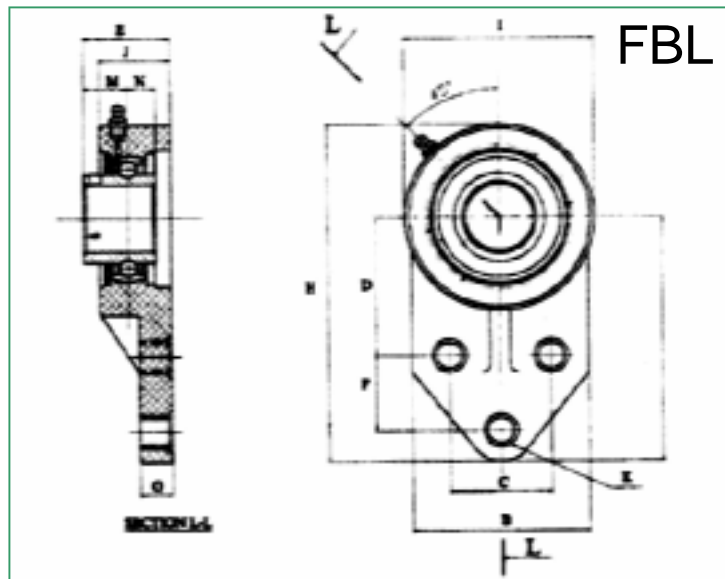

- TOUGH PRECISION MOULDED THERMOPLASTIC
- RESISTANT TO CHEMICALS
- EASILY CLEANED SMOOTH SURFACE
- NO COATING OR PLATING TO CRACK OR CHIP
- TO SUIT SHAFT SIZES 12 - 35 MM, 0.75 - 1.25 INS
- ONE OF EIGHT HOUSING TYPES
- STAINLESS STEEL BEARINGS FITTED AS STANDARD
- END COVERS STANDARD
- AVAILABLE WITH ECONOMY INSERT BEARINGS

Ref	shaft dia	Dimensions mm ("inches)														Bolt Dia	Weight (Kg)
		A	B	C	D	E	F	G	H	I	J	K	M	N			
FBL201	12	76.2	62	38.1	42.9	33.7	22.2	11.4	108	63.5	26.5	10.7	18.3	12.7	M10	0.28	
FBL202	15	76.2	62	38.1	42.9	33.7	22.2	11.4	108	63.5	26.5	10.7	18.3	12.7	M10	0.26	
FBL203	17	76.2	62	38.1	42.9	33.7	22.2	11.4	108	63.5	26.5	10.7	18.3	12.7	M10	0.25	
FBL204	20	76.2	62	38.1	42.9	33.7	22.2	11.4	108	63.5	26.5	10.7	18.3	12.7	M10	0.25	
FBL204-12	0.75"	76.2	62	38.1	42.9	33.7	22.2	11.4	108	63.5	26.5	10.7	18.3	12.7	M10	0.25	
FBL205	25	85.7	63.5	41.3	46	41.2	28.6	11.4	120.6	70	34	10.7	19.7	14.3	M10	0.30	
FBL205-16	1"	85.7	63.5	41.3	46	41.2	28.6	11.4	120.6	70	34	10.7	19.7	14.3	M10	0.30	
FBL206	30	96.5	76	47.6	52.4	41.5	31.8	13.3	138.5	83	32	10.7	22.2	15.9	M10	0.46	
FBL207	35	109.5	89	50.8	60.3	47.1	31.8	16.1	157	95	36.5	13.1	25.4	17.5	M12	0.66	
FBL207-20	1.25"	109.5	89	50.8	60.3	47.1	31.8	16.1	157	95	36.5	13.1	25.4	17.5	M12	0.66	